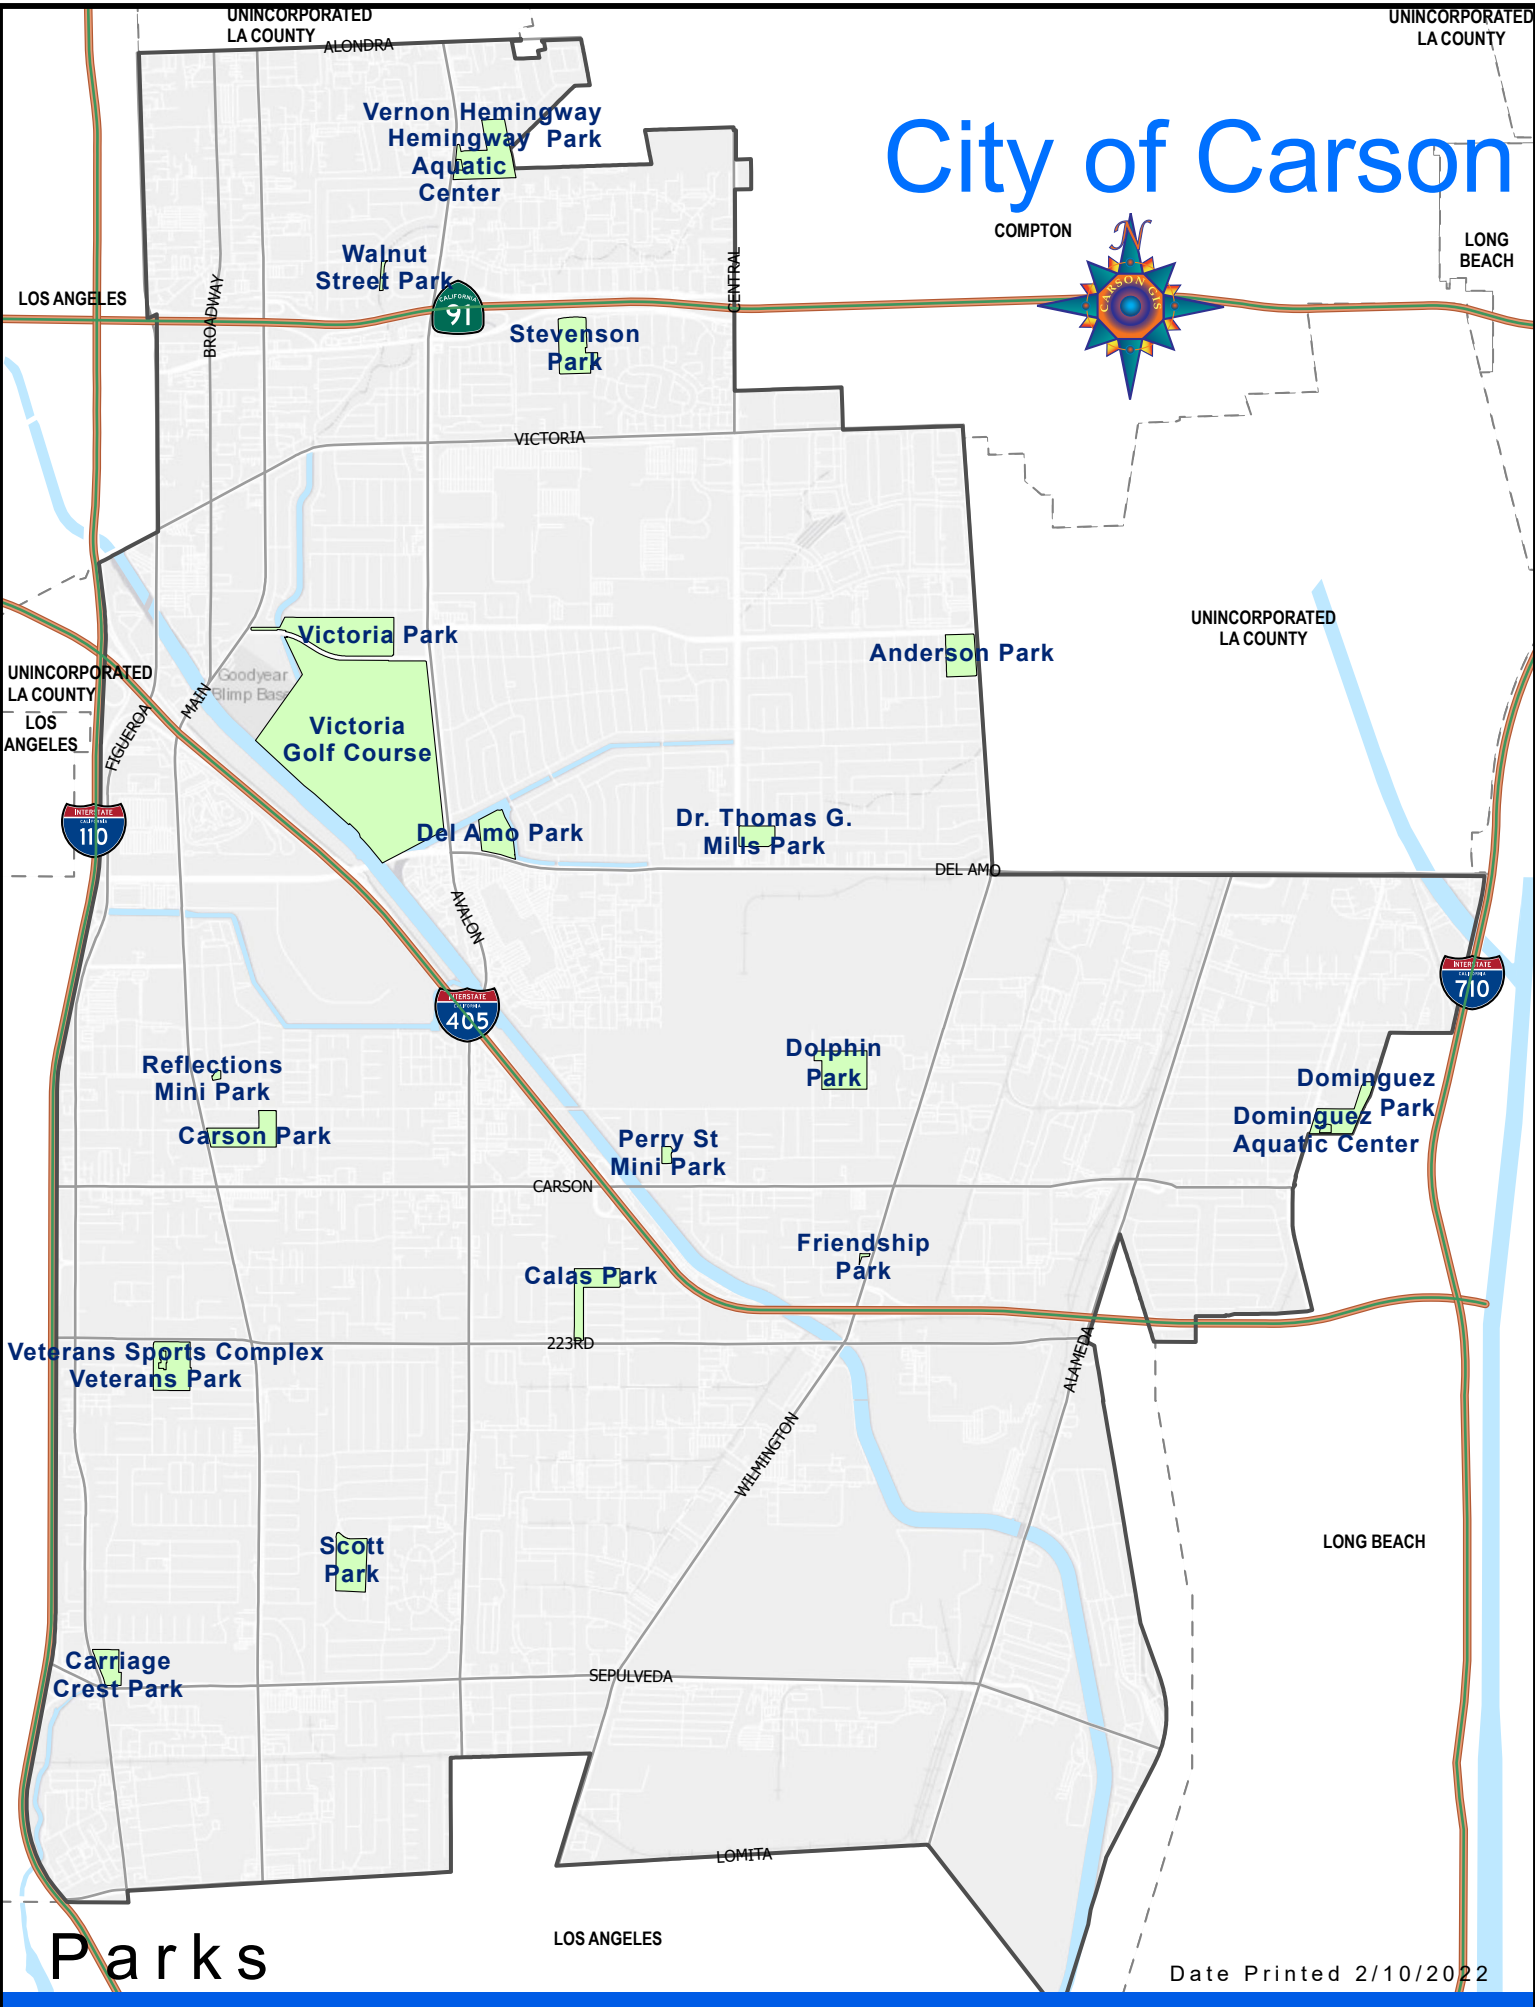

City of Carson

COMPTON

LONG BEACH

Vernon Hemingway
Hemingway Park
Aquatic Center

Walnut
Street Park

Stevenson
Park

Victoria
Park

Anderson
Park

Victoria
Golf Course

Del Amo
Park

Dr. Thomas G.
Mills Park

Reflections
Mini Park

Dolphin
Park

Carson
Park

Dominguez
Dominguez Park
Aquatic Center

Perry St
Mini Park

Calas
Park

Friendship
Park

Veterans Sports Complex
Veterans Park

Scott
Park

Carriage
Crest Park

Parks